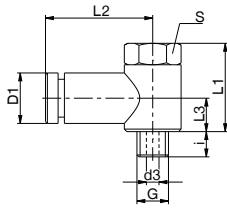

► WV SERIES - ANGLED FITTINGS- QUICK CONNECT STYLE

- Cost reduction through quick assembly and disassembly
- Angled and swivel-mounted

► Technical data

Order no.

WVM5   WVM7   WV1-8X4   WV1-8X6   WV1-8X8   WV1-4X6

Fixing thread	M5		G1/8"	G1/8"	G1/8"	G1/4"
Outside-Ø for hose [mm]	4		4	6	8	6
Dimension i [mm]	4		6.5	6.5	6.5	8
Dimension L1 [mm]	14		20	20	20	21
Dimension L2 [mm]	17		20.5	21.5	23.5	23.5
Dimension L3 [mm]	5.3		8	8	8	8
Dimension d3 [mm]	2		5	5	5	7
Dimension D1 [mm]	8		10	12	14	12
S [mm]	8		14	14	14	17