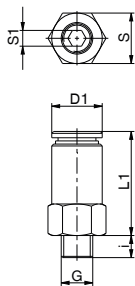

► SERIES GV - STRAIGHT FITTINGS - QUICK CONNECT STYLE

- Cost reduction through quick assembly and disassembly
- Straight version

► Technical data

Order no.	GVM5	GV1-8X4	GV1-8X6	GV1-8X8	GV1-4X6	GV1-4X8
Fixing thread	M5	G1/8"	G1/8"	G1/8"	G1/4"	G1/4"
Outside-Ø for hose [mm]	4	4	6	8	6	8
Length [mm]	20.0	19.0	20.0	25.0	21.5	23.0
Dimension i [mm]	3.5	3.5	5	5	7	7
Dimension L1 [mm]	16.5	16.5	14	20	14.5	16
Dimension D1 [mm]	8	8	10	14	12	14
S1 [mm]	2.5	2.5	3	5	4	6
S [mm]	8	8	13	14	17	17