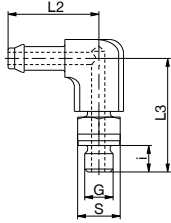

► SERIES WV - ANGLED FITTING, BARB STYLE CONNECTION

- For assembling with hose clips
- Angled version

► Technical data

Order no.

WVM3

Fixing thread	M3
Inside-Ø for hose [mm]	3
Dimension i [mm]	2.7
Dimension L2 [mm]	13.3
Dimension L3 [mm]	11.4
S [mm]	4.5