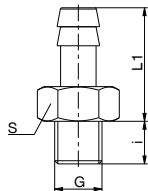

VALVES, FITTINGS, ACCESSORIES

FITTINGS

► SERIES GV - STRAIGHT FITTINGS - BARB-STYLE CONNECTION

- For assembling with hose clips
- Straight version

► Technical data

Order no.	GVM3	GV1-8X5ID	GV1-8X6ID	GV1-8X8ID	GV1-4X8ID
Fixing thread	M3	G1/8"	G1/8"	G1/8"	G1/4"
Inside-Ø for hose [mm]	3	5	6	8	8
Length [mm]	9.9	30.0	30.0	30.0	32.5
Dimension i [mm]	2.7	6	6	6	8
Dimension L1 [mm]	7.2	24	24	24	24.5
S [mm]	4.5	13	13	13	17

► Technical data

Order no.	GV1-4X10ID	GV3-8X13ID	GV1-2X13ID	GV1-2X16ID
Fixing thread	G1/4"	G3/8"	G1/2"	G1/2"
Inside-Ø for hose [mm]	10	13	13	16
Length [mm]	32.5	33.5	35.0	39.5
Dimension i [mm]	8	9	10	10
Dimension L1 [mm]	24.5	24.5	25	29.5
S [mm]	17	19	24	24